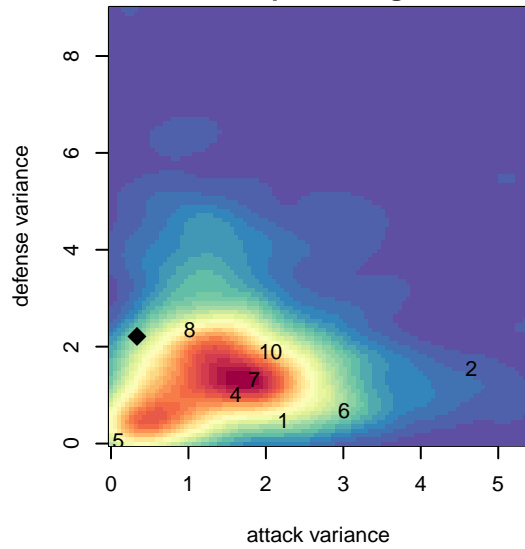

# FC Golden State Black B98

, CAS  
 B98 total strength=1802  
 attack=46.45 defense=22.34  
 fall league = SCDL FI1 U16  
 notes= Cabral 2013

alt names used:  
 FC Golden State BU16 Black

Venues played:  
 2013 SoCal National Cup B98  
 2014 SCDL FI1 U16

**FC Golden State Black B98**  
 Dots are actual minus expected GF (blue circles) and GA (red triangles).  
 Blue line is smoothed change in attack strength. Red is smoothed change in defense strength.

**attack and defense variance (black dot)  
relative to other teams  
and top 10 in region**

**attack and defense rating  
relative to others at age  
and all opponents in last 13 months**

**attack and defense rating  
relative to others at age  
and all opponents in last 13 months**