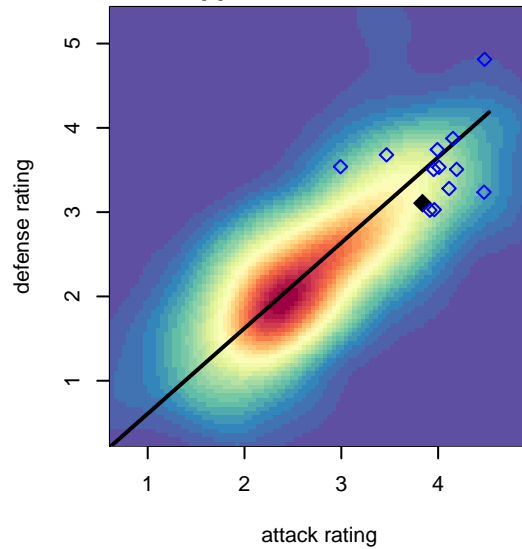

# FC Golden State Black B98

, CAS  
 B98 total strength=1802  
 attack=46.45 defense=22.34  
 fall league = SCDL FI1 U16  
 notes= Cabral 2013

alt names used:  
 FC Golden State BU16 Black

Venues played:  
 2013 SoCal National Cup B98  
 2014 SCDL FI1 U16

**FC Golden State Black B98**  
 Dots are actual minus expected GF (blue circles) and GA (red triangles).  
 Blue line is smoothed change in attack strength. Red is smoothed change in defense strength.

**attack and defense variance (black dot)  
relative to other teams  
and top 10 in region**

**attack and defense rating  
relative to others at age  
and all opponents in last 13 months**

**attack and defense rating  
relative to others at age  
and all opponents in last 13 months**