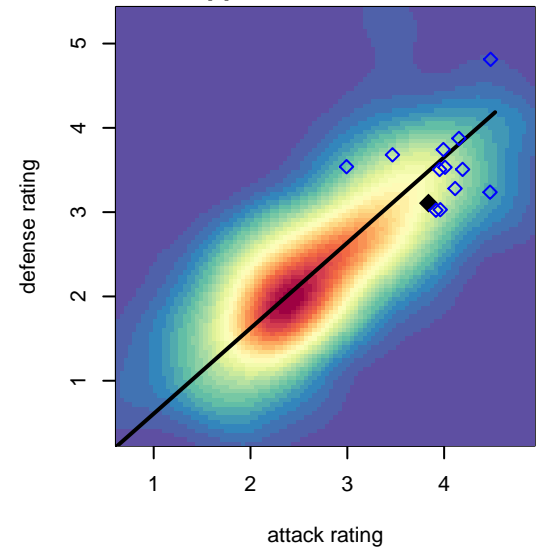

# FC Golden State Black B98

, CAS  
 B98 total strength=1802  
 attack=46.45 defense=22.34  
 fall league = SCDL FI1 U16  
 notes= Cabral 2013

alt names used:  
 FC Golden State BU16 Black

Venues played:  
 2013 SoCal National Cup B98  
 2014 SCDL FI1 U16

**FC Golden State Black B98**  
 Dots are actual minus expected GF (blue circles) and GA (red triangles).  
 Blue line is smoothed change in attack strength. Red is smoothed change in defense strength.

**attack and defense variance (black dot)  
relative to other teams  
and top 10 in region**

**attack and defense rating  
relative to others at age  
and all opponents in last 13 months**

**attack and defense rating  
relative to others at age  
and all opponents in last 13 months**

**Performance relative to 13 month average**

**Performance relative to 13 month average**

Distribution of opponents  
 Red = Lose zone, Blue = Win zone, Green = Even  
 Black line separates win/lose zones